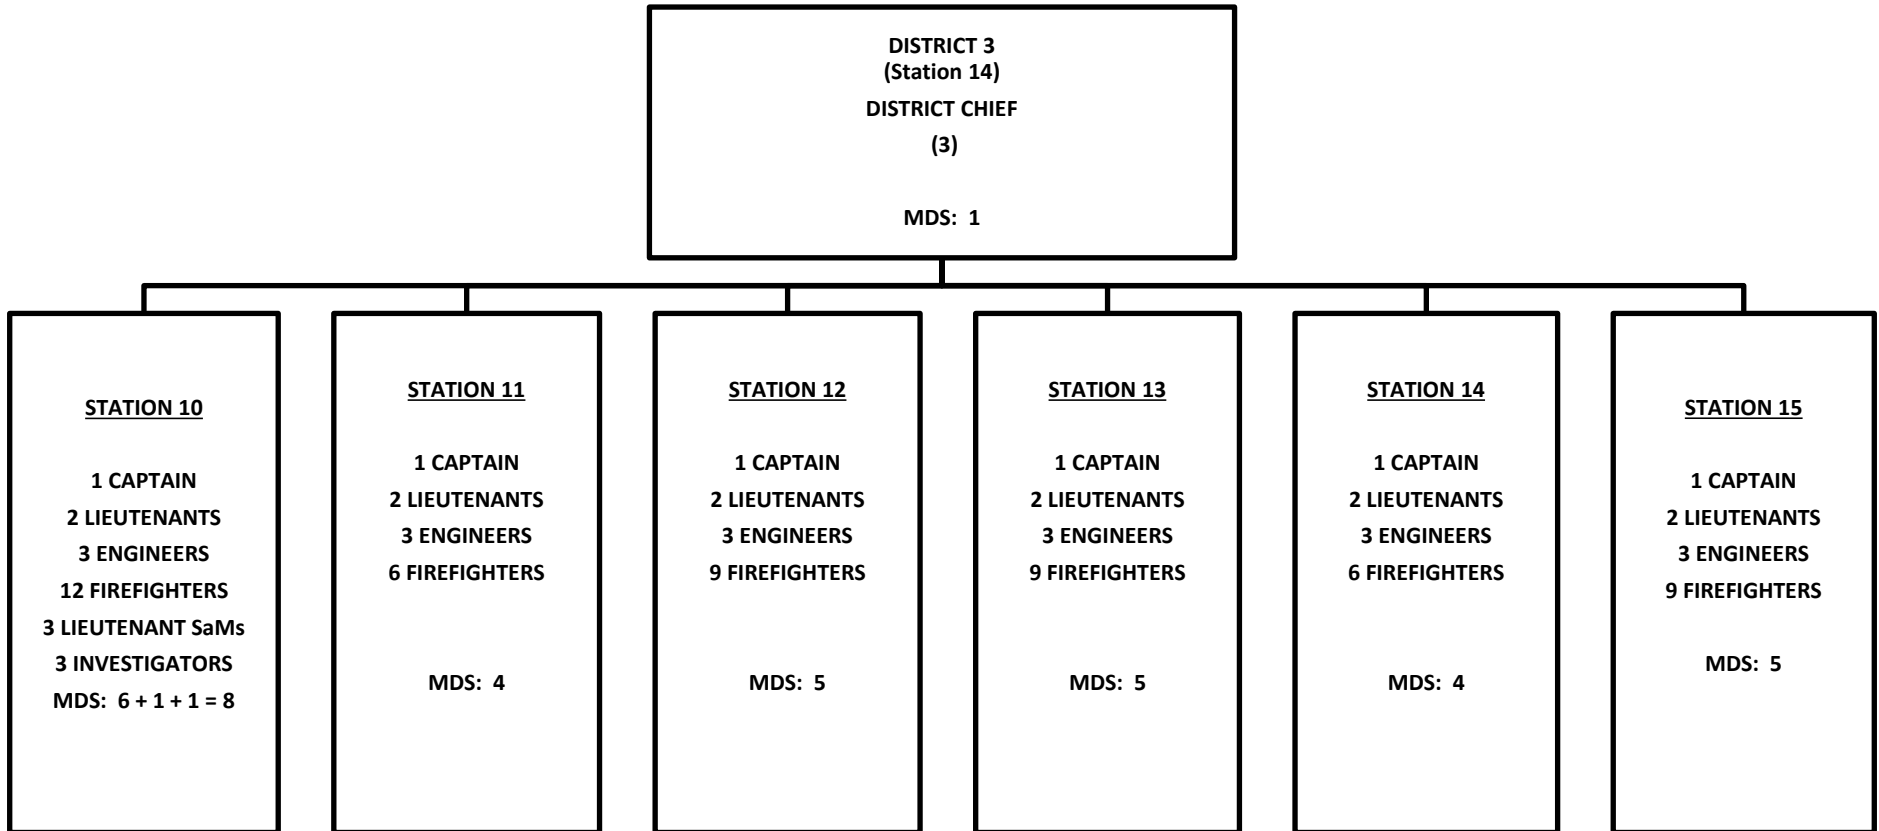

WEST METRO FIRE PROTECTION DISTRICT
DISTRICT 3
Minimum Daily Staffing