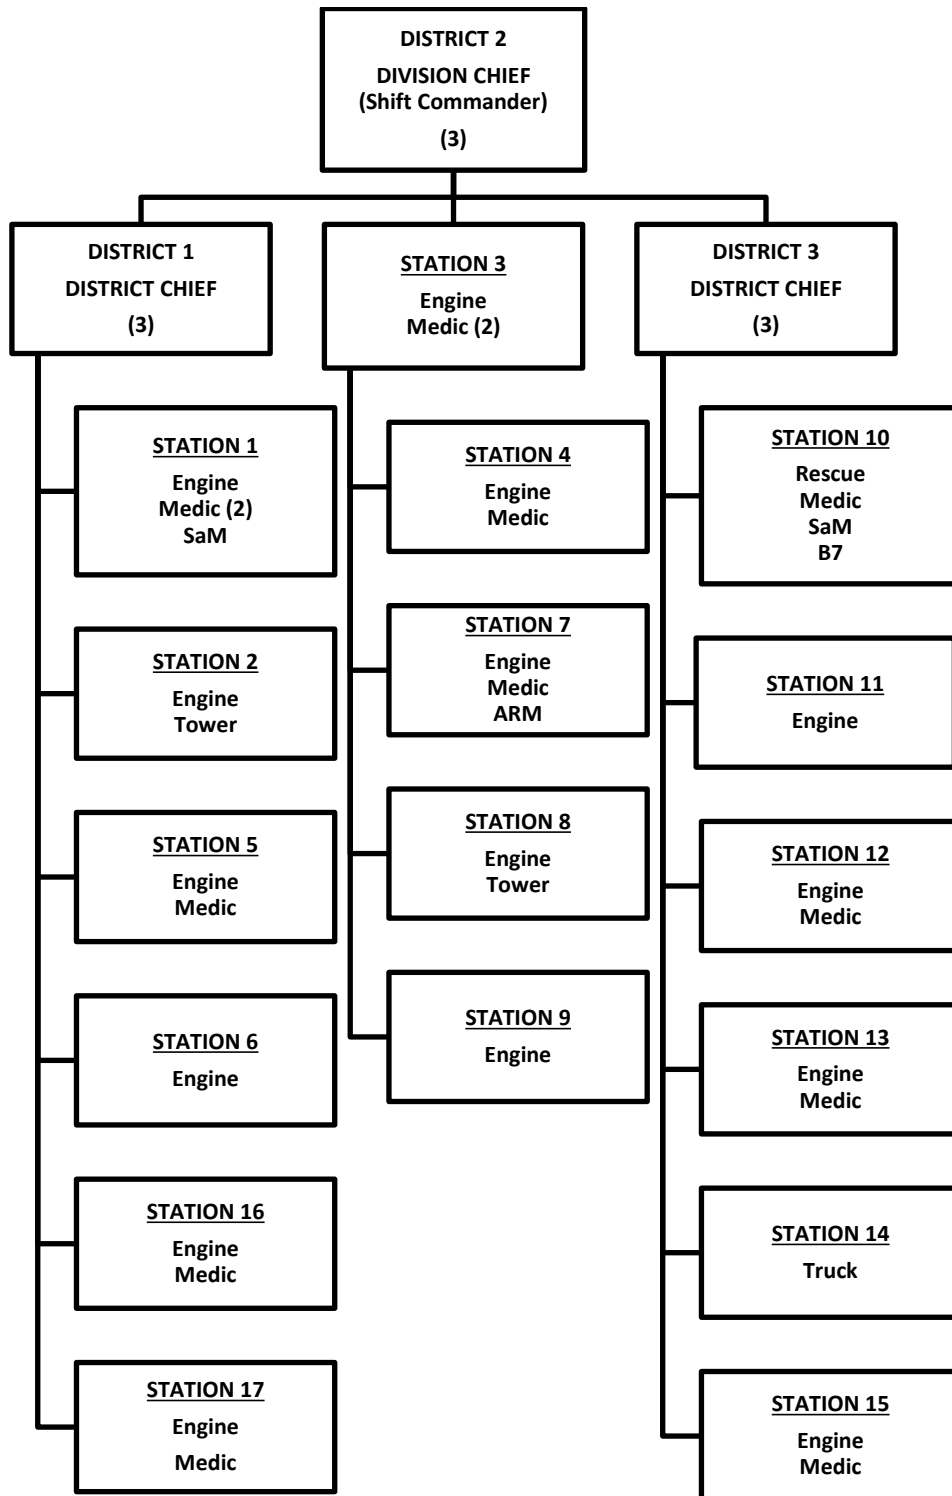

WEST METRO FIRE PROTECTION DISTRICT
Organizational Chart

WEST METRO FIRE PROTECTION DISTRICT
FINANCE DIVISION

**WEST METRO FIRE PROTECTION DISTRICT
OPERATIONS**

WEST METRO FIRE PROTECTION DISTRICT
FIELD OPERATIONS DIVISION
 Minimum Daily Staffing

WEST METRO FIRE PROTECTION DISTRICT
DISTRICT 1
Minimum Daily Staffing

WEST METRO FIRE PROTECTION DISTRICT
DISTRICT 2
Minimum Daily Staffing

WEST METRO FIRE PROTECTION DISTRICT
DISTRICT 3
Minimum Daily Staffing