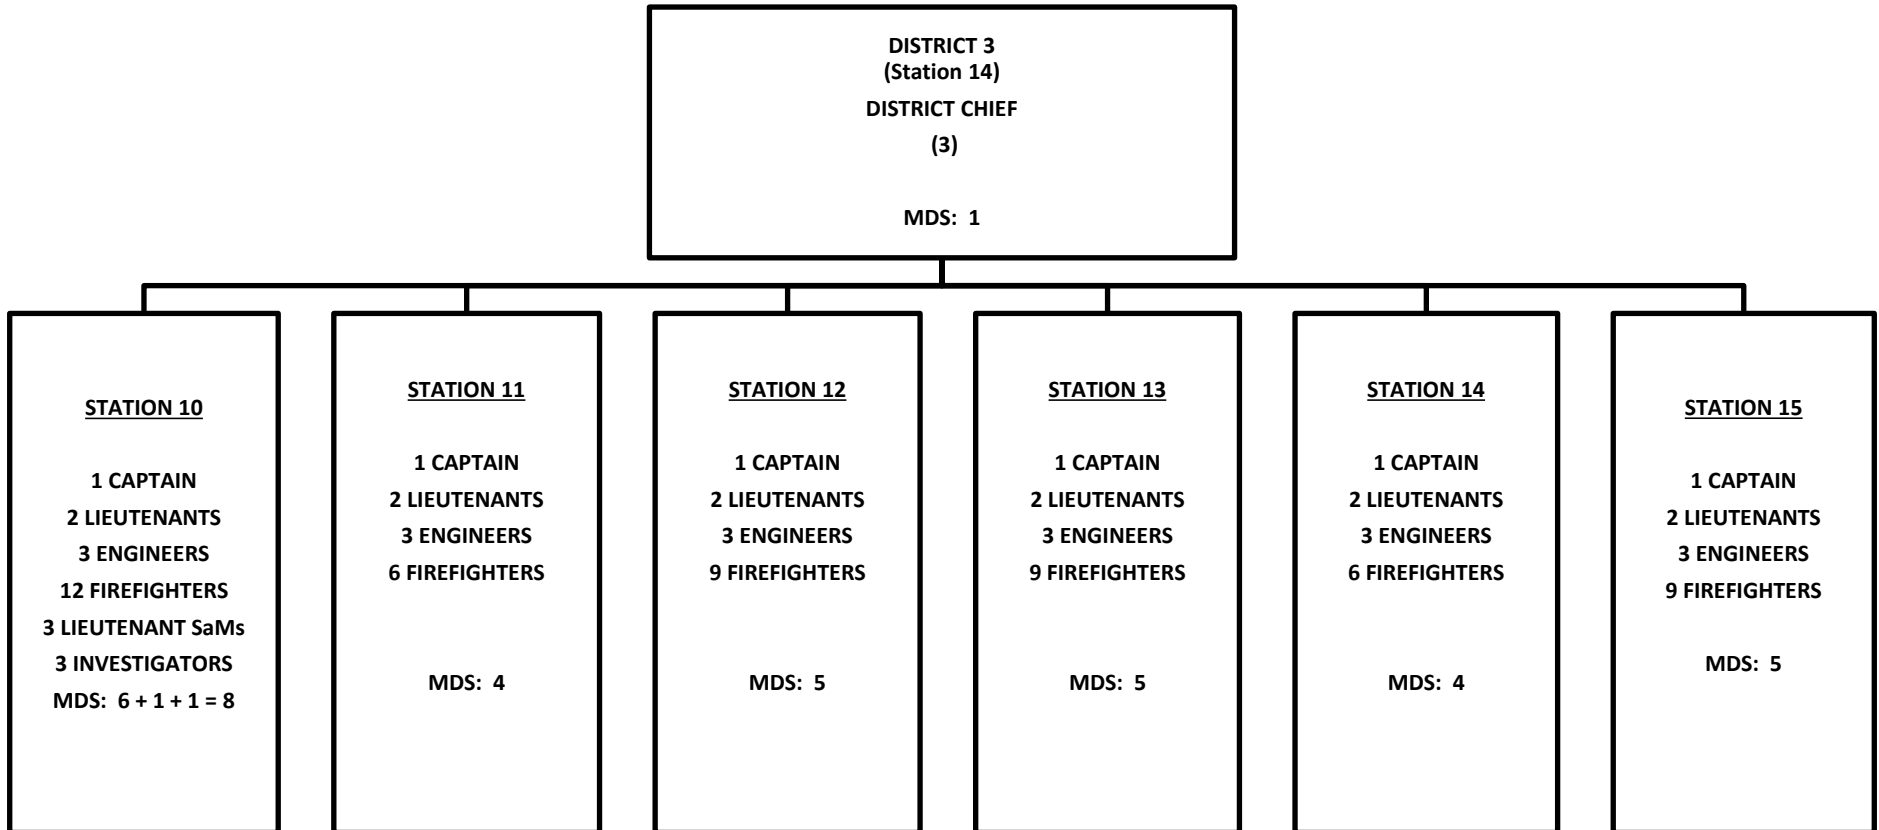

WEST METRO FIRE PROTECTION DISTRICT
DISTRICT 3
Minimum Daily Staffing