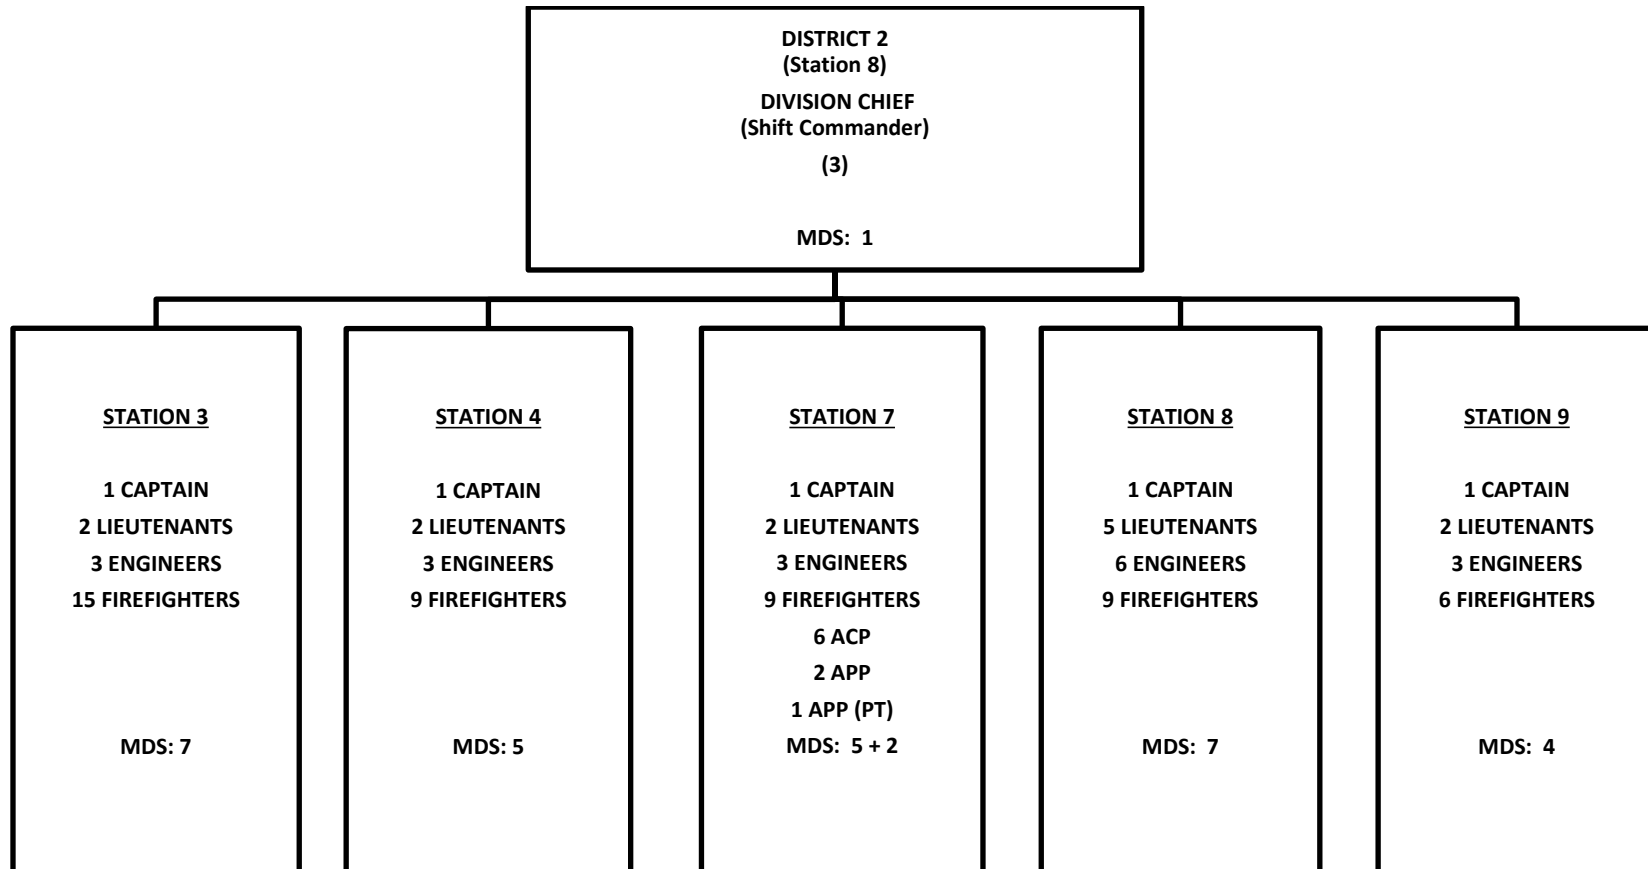

WEST METRO FIRE PROTECTION DISTRICT
DISTRICT 2
Minimum Daily Staffing