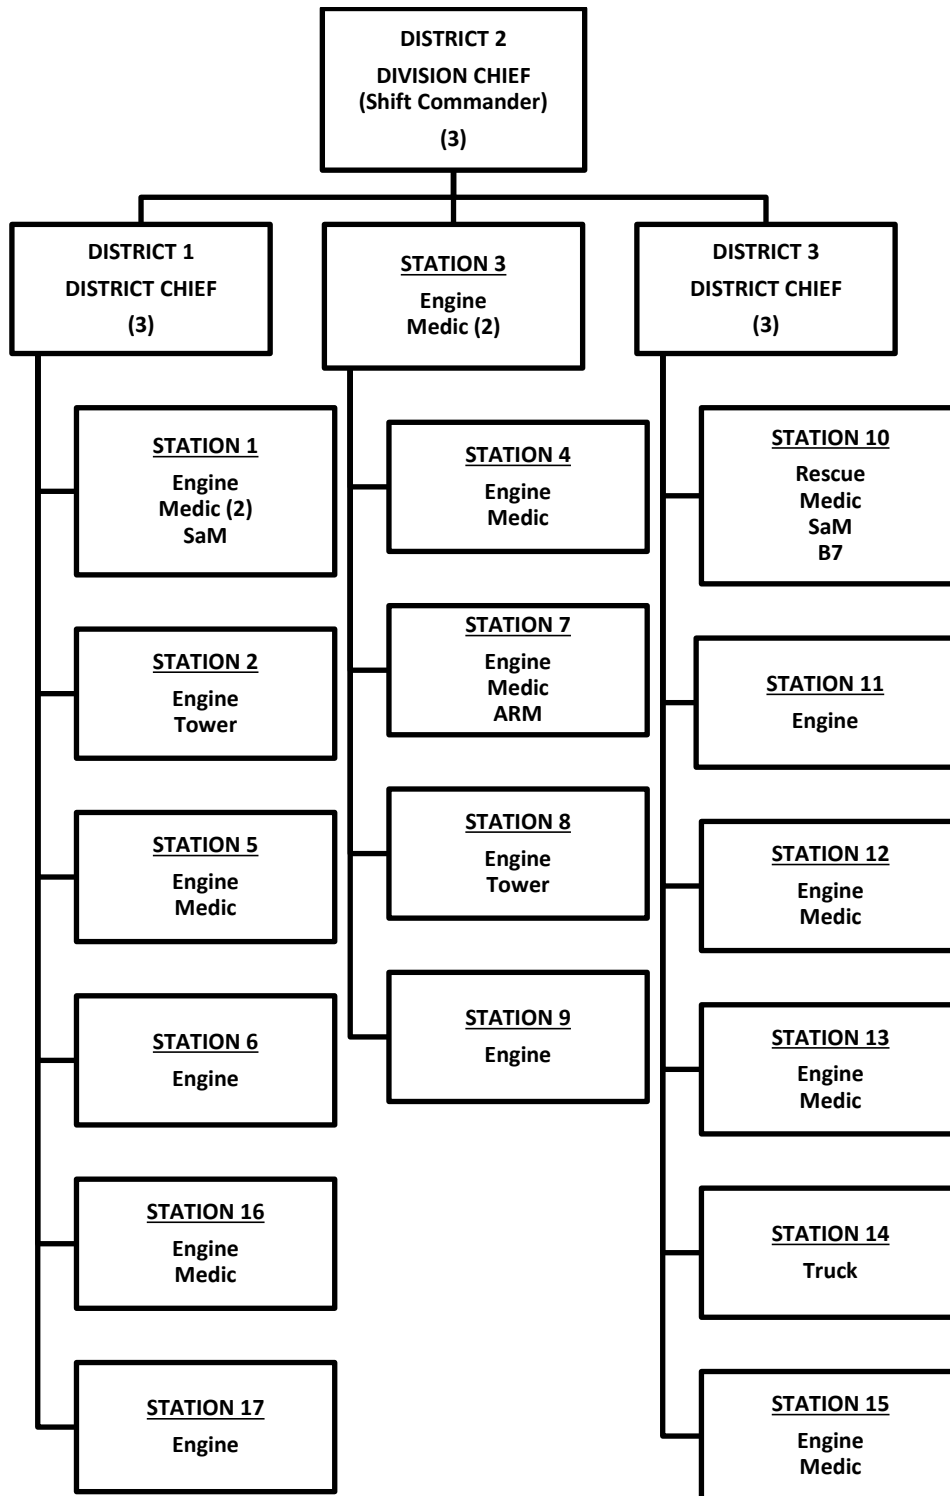

WEST METRO FIRE PROTECTION DISTRICT
Organizational Chart

WEST METRO FIRE PROTECTION DISTRICT
FINANCE DIVISION

**WEST METRO FIRE PROTECTION DISTRICT
OPERATIONS**

WEST METRO FIRE PROTECTION DISTRICT
FIELD OPERATIONS DIVISION
Minimum Daily Staffing

WEST METRO FIRE PROTECTION DISTRICT
DISTRICT 1
Minimum Daily Staffing

WEST METRO FIRE PROTECTION DISTRICT
DISTRICT 2
Minimum Daily Staffing

WEST METRO FIRE PROTECTION DISTRICT
DISTRICT 3
Minimum Daily Staffing