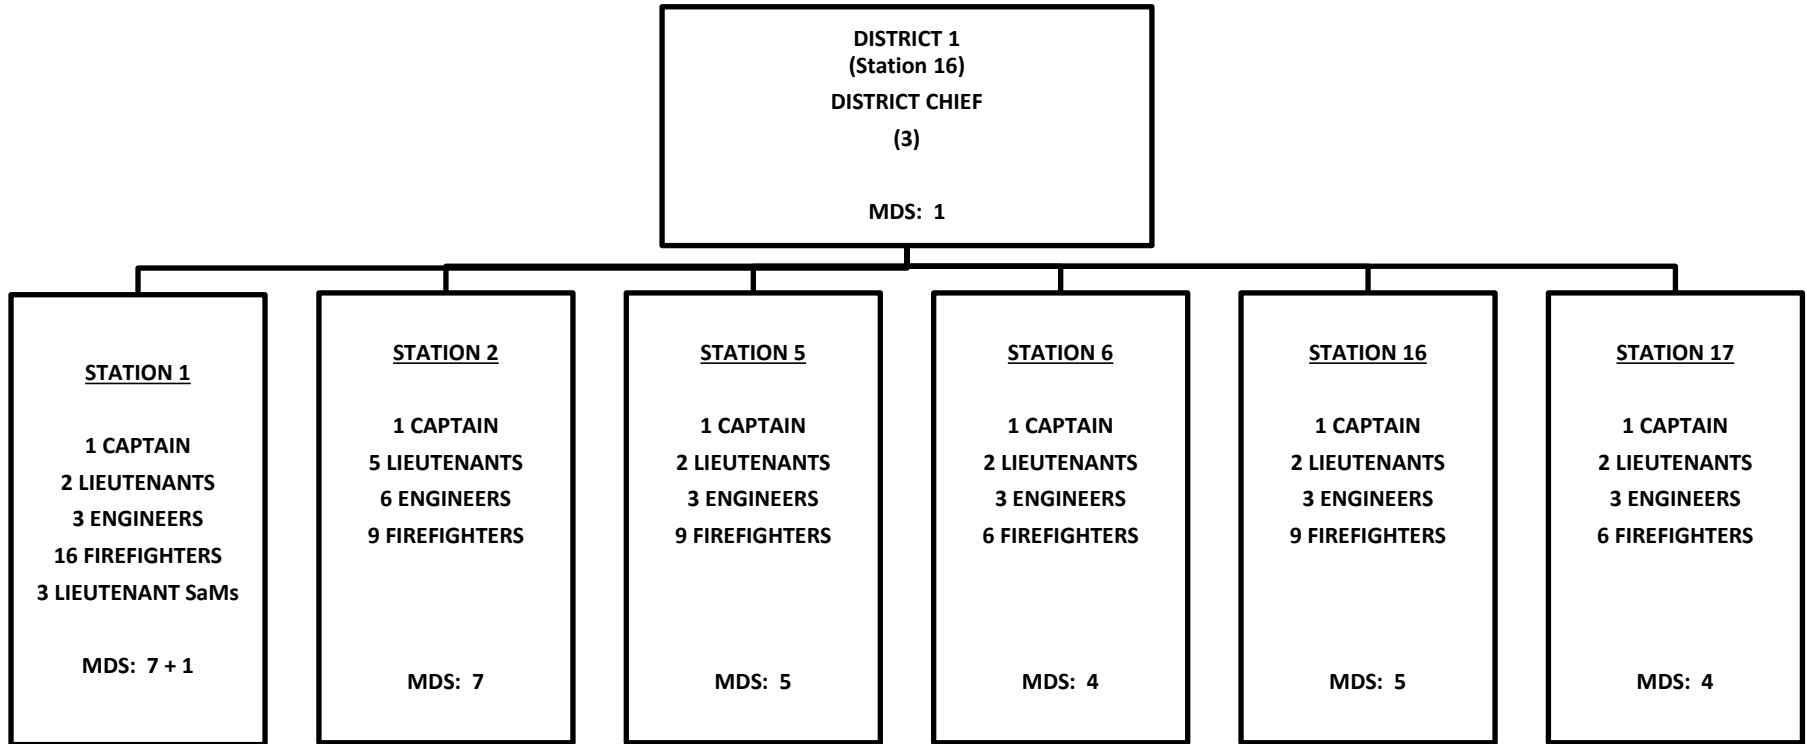

WEST METRO FIRE PROTECTION DISTRICT
DISTRICT 1
Minimum Daily Staffing