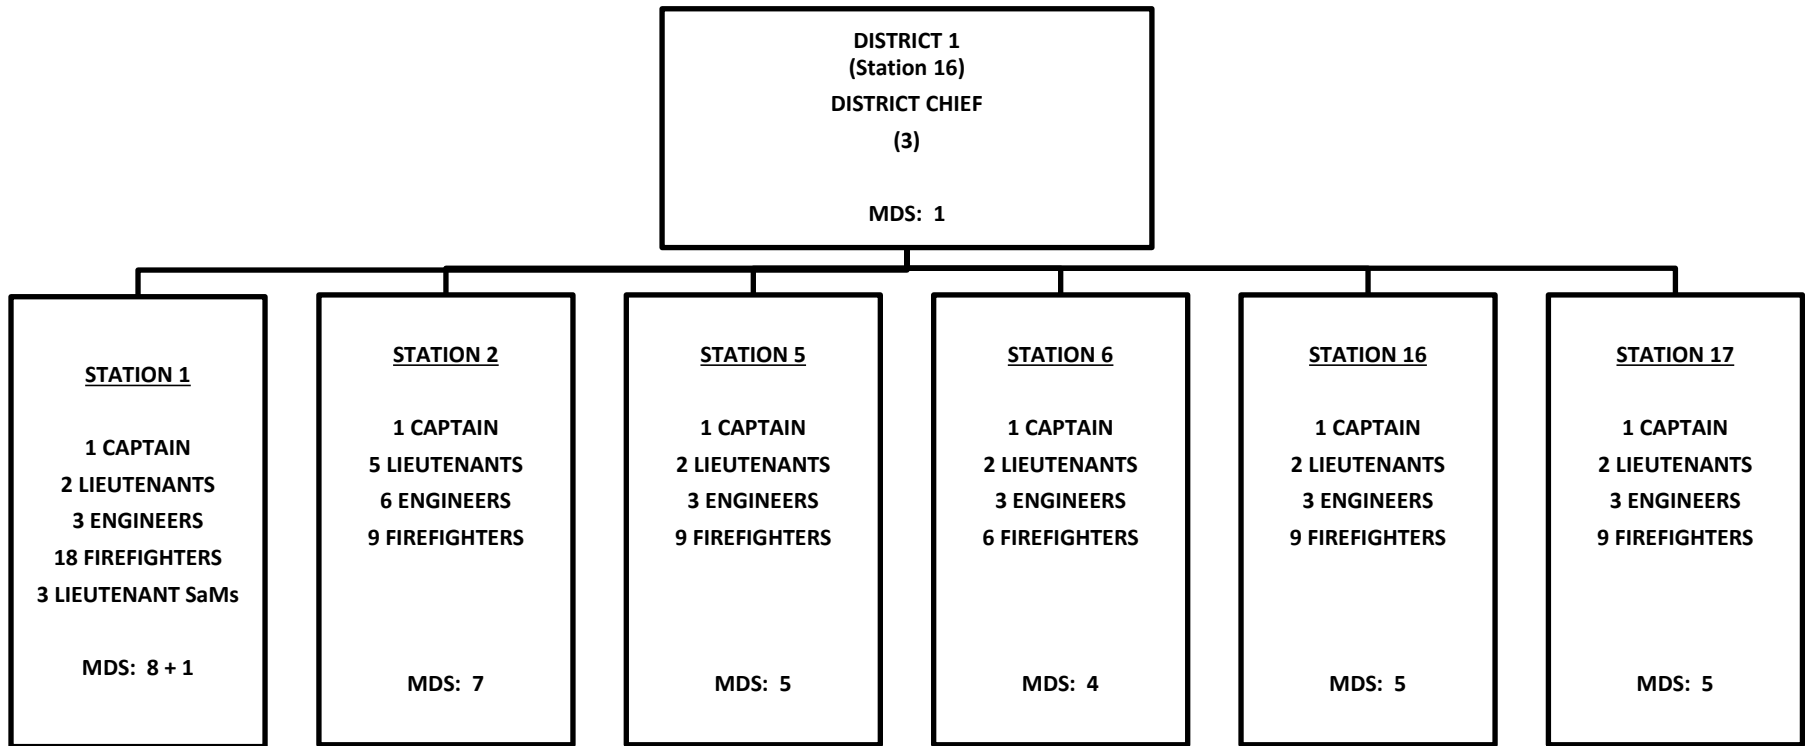

WEST METRO FIRE PROTECTION DISTRICT
DISTRICT 1
Minimum Daily Staffing