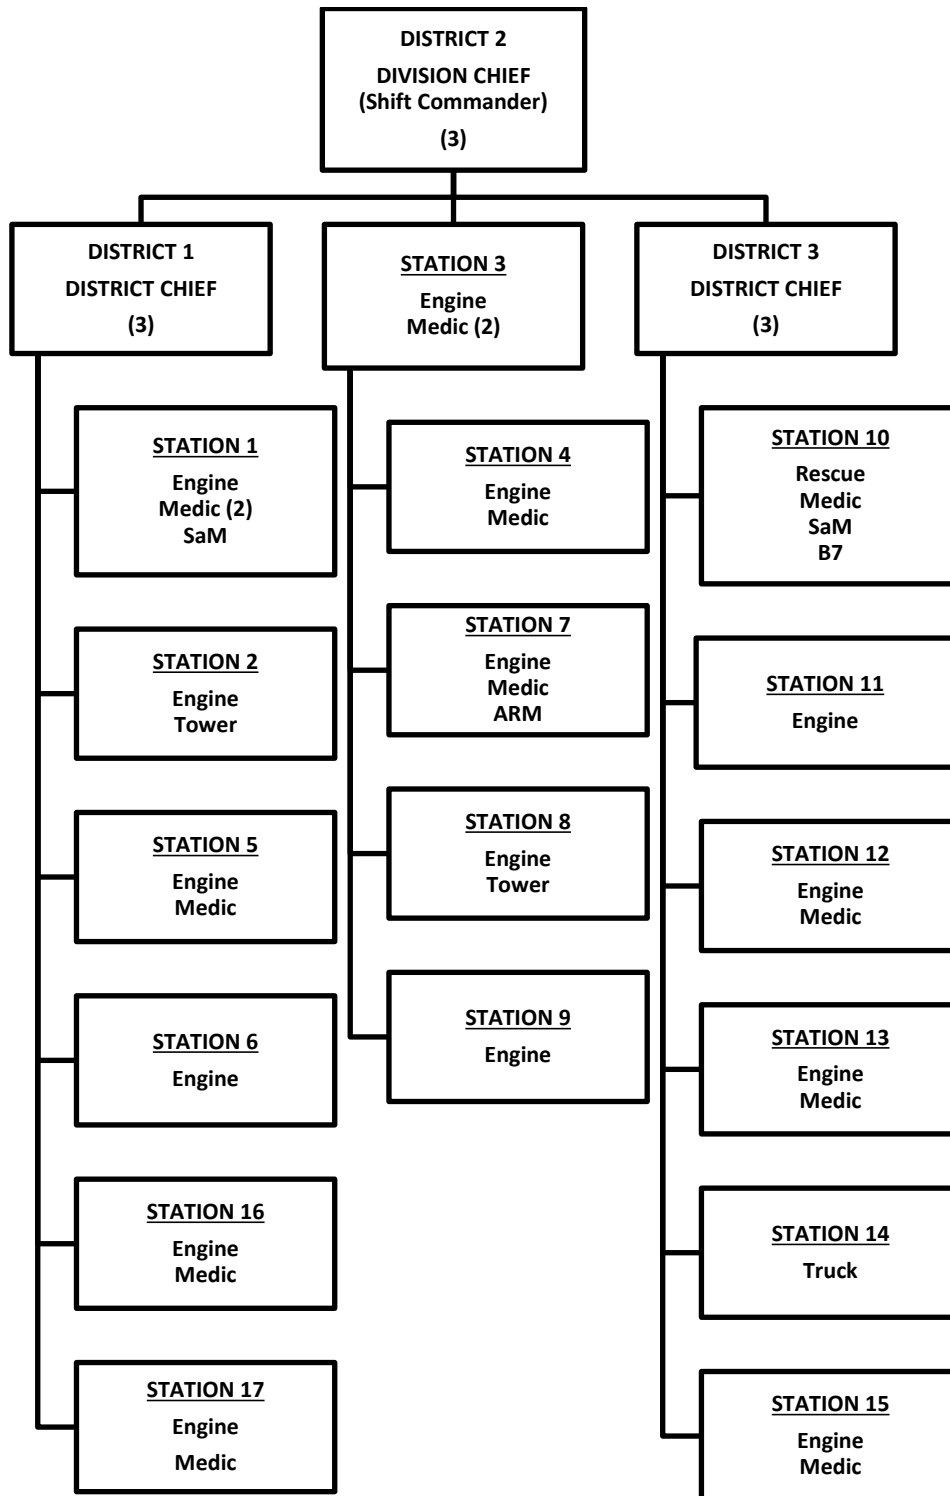

WEST METRO FIRE PROTECTION DISTRICT
Organizational Chart

WEST METRO FIRE PROTECTION DISTRICT
FINANCE DIVISION

**WEST METRO FIRE PROTECTION DISTRICT
OPERATIONS**

WEST METRO FIRE PROTECTION DISTRICT
FIELD OPERATIONS DIVISION
 Minimum Daily Staffing

WEST METRO FIRE PROTECTION DISTRICT
DISTRICT 1
Minimum Daily Staffing

WEST METRO FIRE PROTECTION DISTRICT
DISTRICT 2
Minimum Daily Staffing

WEST METRO FIRE PROTECTION DISTRICT
DISTRICT 3
Minimum Daily Staffing